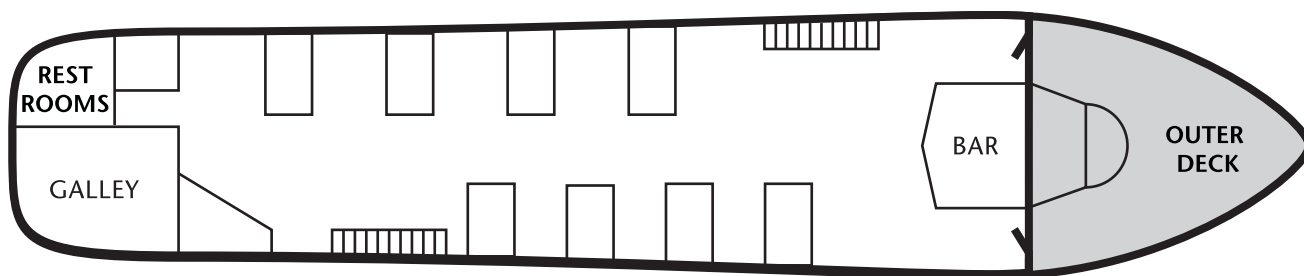

EMERALD HORNBLOWER

Length: 85 feet • USCG: 150 Guests
Dining Capacity: 90 Guests • Cocktail Capacity: 120 Guests

MAIN DECK

UPPER DECK