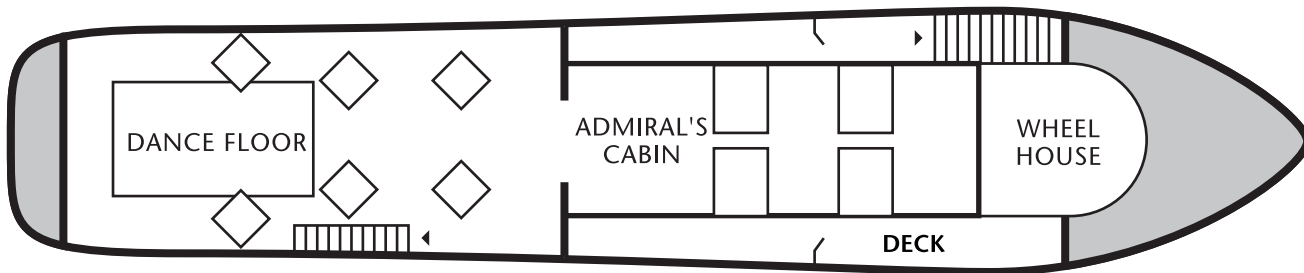

EMERALD HORNBLOWER

Length: 85 feet • USCG: 150 Guests
Dining Capacity: 90 Guests • Cocktail Capacity: 120 Guests

MAIN DECK

UPPER DECK