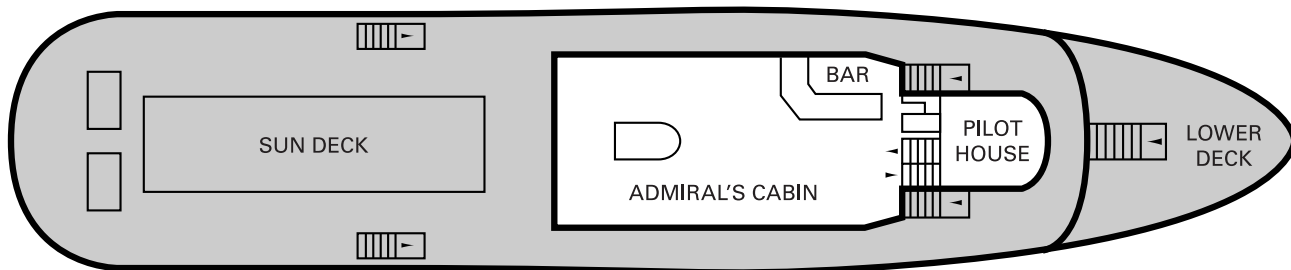

## ADMIRAL HORNBLOWER

---

Length: 151 feet • USCG Capacity: 700 Guests  
Dining Capacity: 420 Guests • Cocktail Capacity: 600 Guests

MAIN DECK

CLERESTORY DECK

ADMIRAL'S CABIN