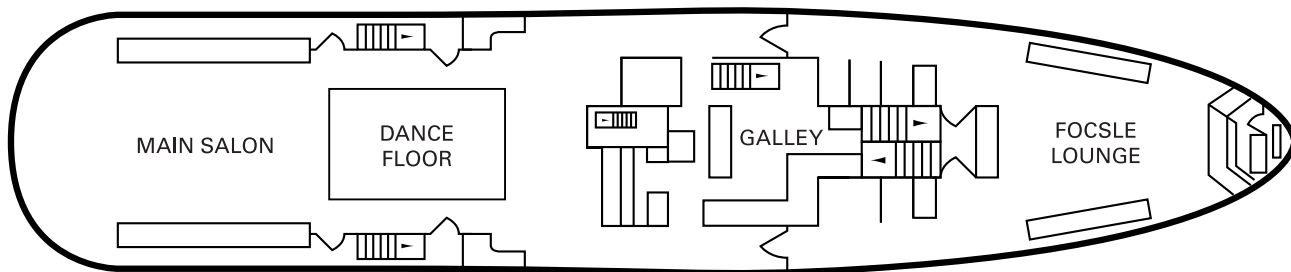

## ADMIRAL HORNBLOWER

---

Length: 151 feet • USCG Capacity: 700 Guests  
Dining Capacity: 420 Guests • Cocktail Capacity: 600 Guests

MAIN DECK

CLERESTORY DECK

ADMIRAL'S CABIN