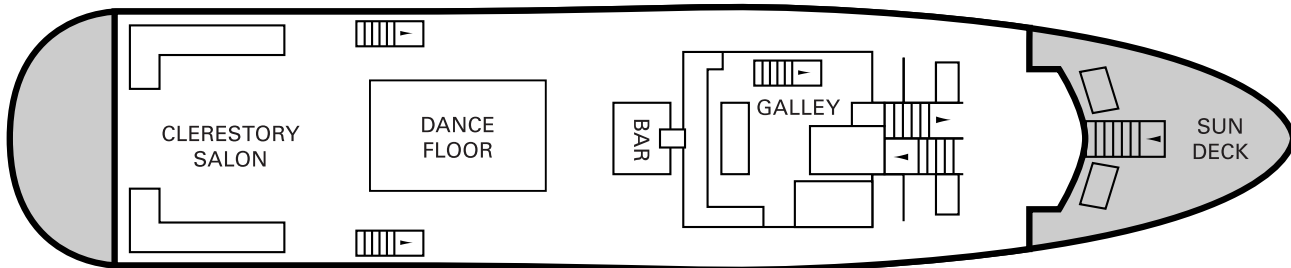

## ADMIRAL HORNBLOWER

---

Length: 151 feet • USCG Capacity: 700 Guests  
Dining Capacity: 420 Guests • Cocktail Capacity: 600 Guests

MAIN DECK

CLERESTORY DECK

ADMIRAL'S CABIN