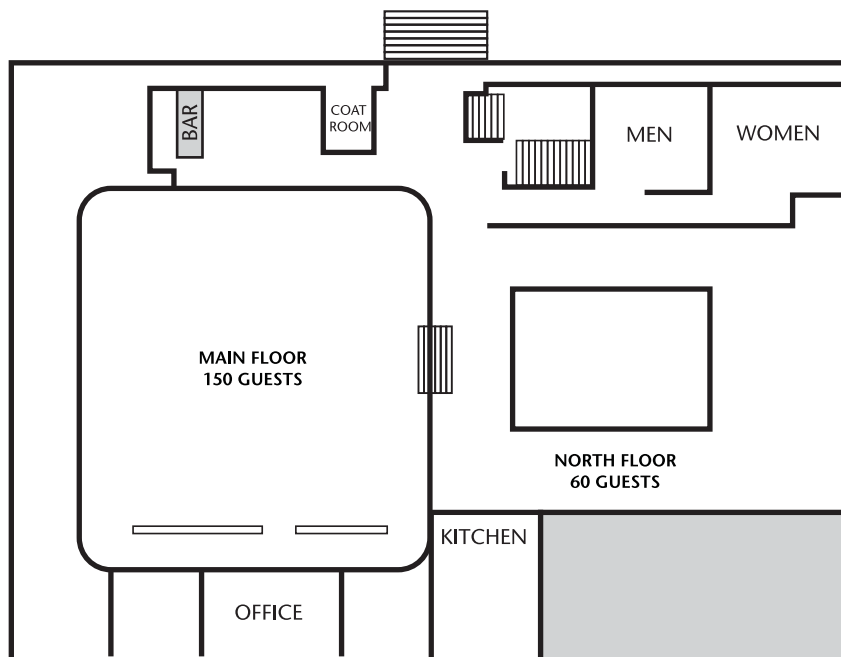

THE ABBEY

Non-sailing historical site
Dining Capacity: 380 Guests • Cocktail Capacity: 500 Guests

MAIN FLOOR

UPPER FLOOR