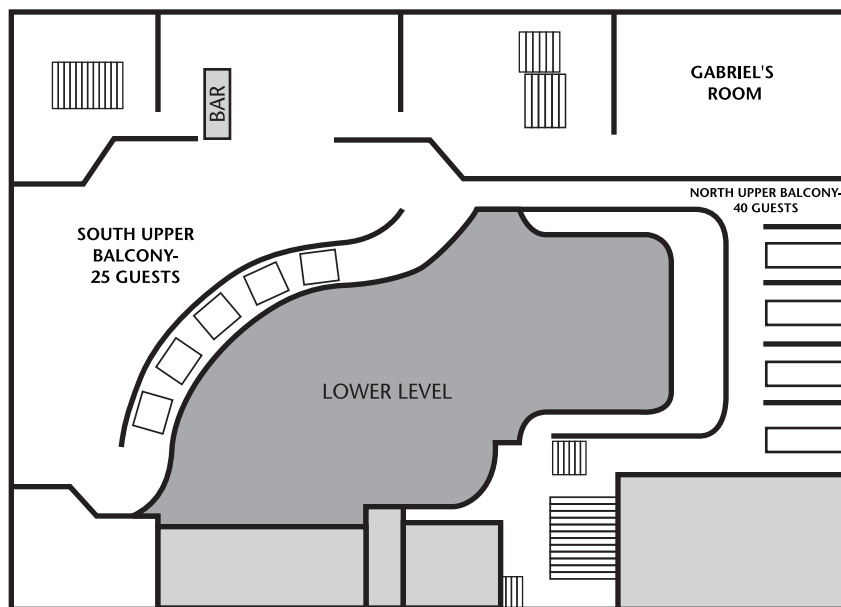

THE ABBEY

Non-sailing historical site
Dining Capacity: 380 Guests • Cocktail Capacity: 500 Guests

MAIN FLOOR

UPPER FLOOR