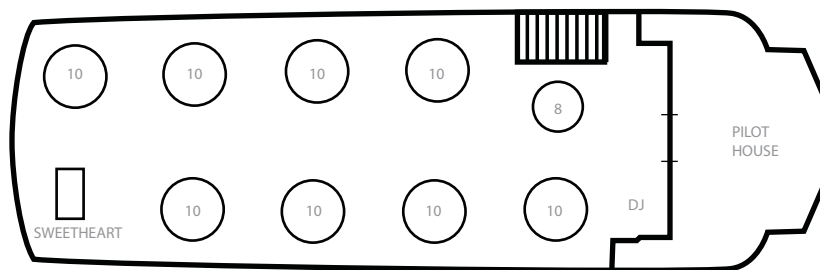

JUST DREAMIN

Length: 110 feet • Seated Meals: 120 Guests
Buffet Meals: 150 Guests • Cocktails: 150 Guests

MAIN DECK

UPPER DECK