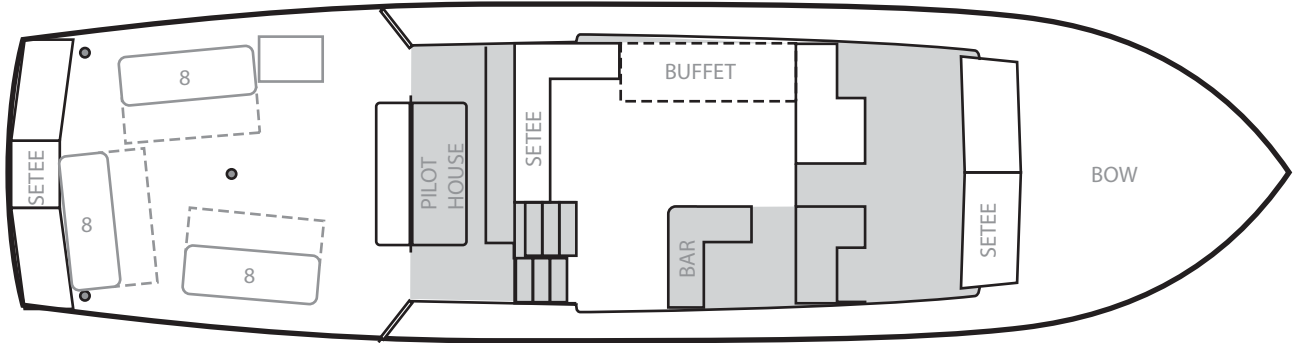

HORNBLOWER®
CRUISES & EVENTS

LADY HORNBLOWER

Length: 57 feet • Seated Meals: 24 Guests
Buffet Meals: 40 Guests • Cocktails: 40 Guests

MAIN DECK