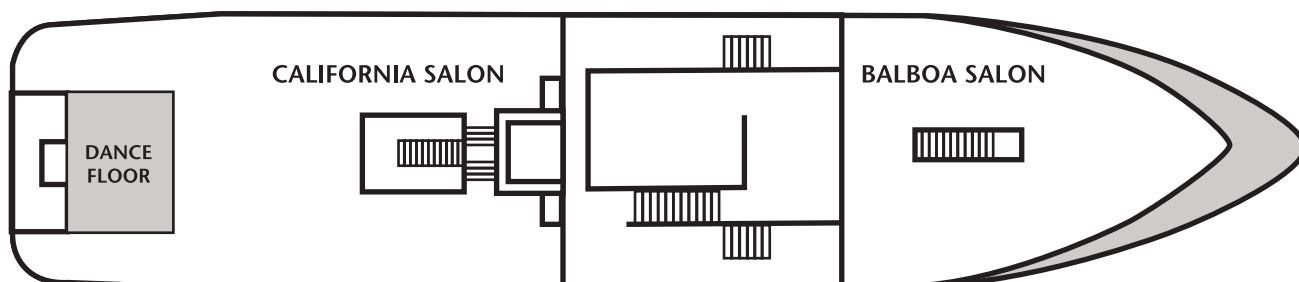

## ADVENTURE HORNBLOWER

---

Length: 150 feet • Seated Meals: 400 Guests  
Buffet Meals: 400 Guests • Cocktails: 600 Guests

MAIN DECK

MIDDLE DECK

UPPER DECK